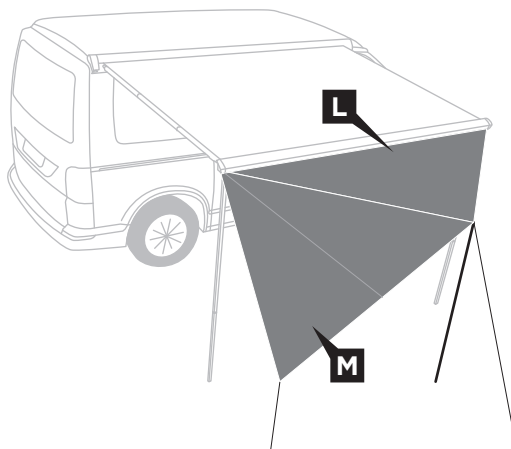

Difficulty level

Schwierigkeitsgrad / Moeilijkheidsgraad / Niveau de difficulté / Livello di difficoltà / Nivel de dificultad / Svårighetsgrad / Vaikusaste / Sværhedsgrad / Vanskelighetsgrad / Poziom trudności / Nivel de dificuldade / Stupeň obtížnosti / Stopnja težavnosti / Zorluk seviyesi / 难度级别 / 難易度 / 난이도

THULE PACK

Front Pack - Combination 2

Difficulty level