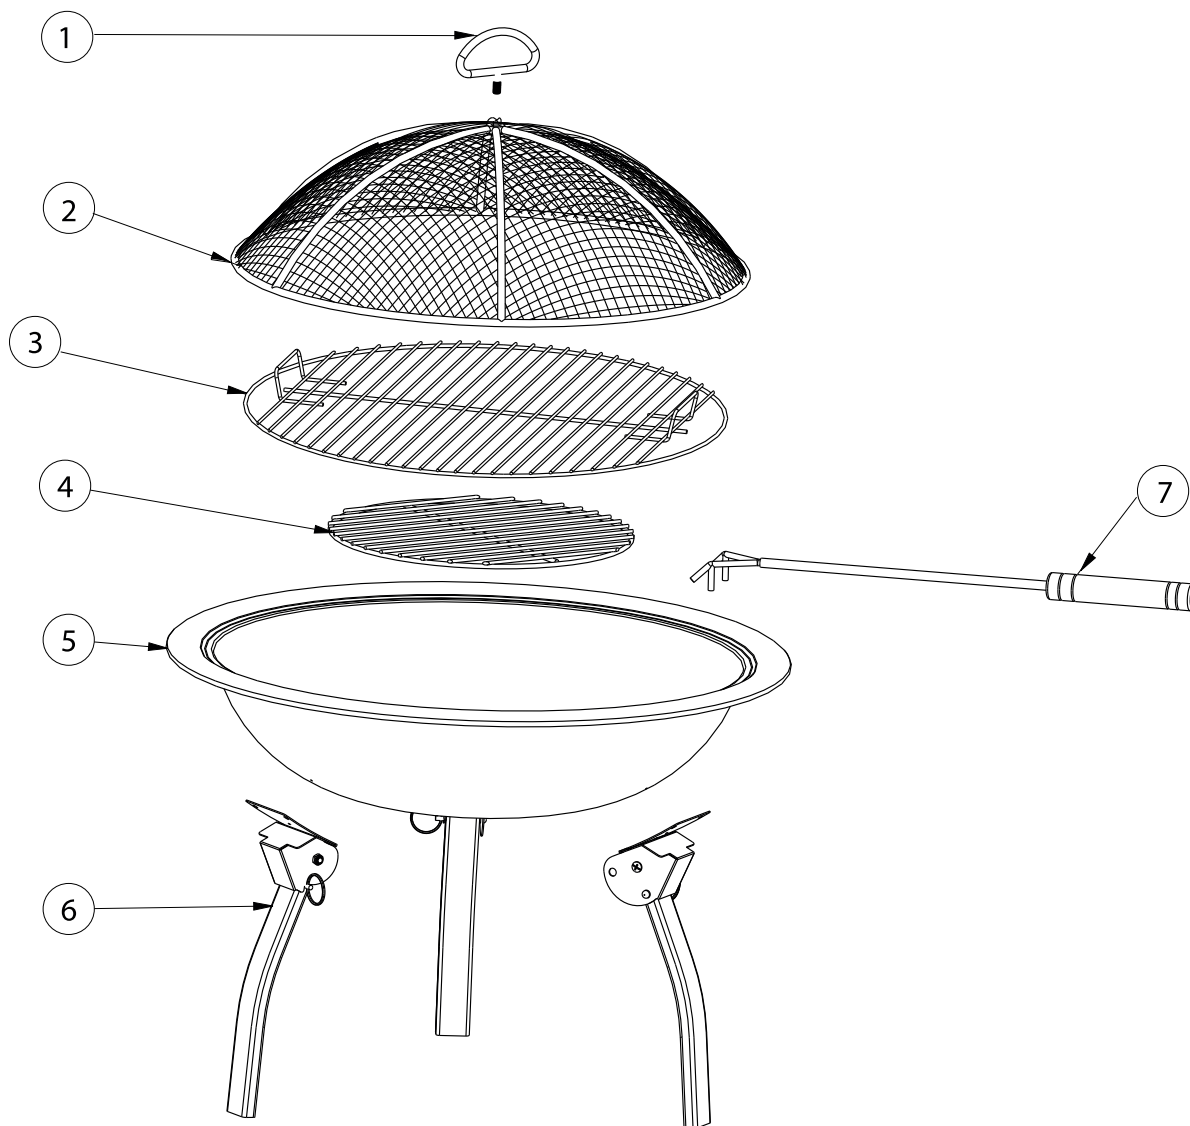

CAZAL FIRE PIT M/L

EXPLODED VIEW

PART NO.	DESCRIPTION	QUANTITY	PART NO.	DESCRIPTION	QUANTITY
1	Lid handle	1pc	4	Charcoal grid	1pc
2	Mesh Lid	1pc	5	Firebowl	1pc
3	Cooking grid	1pc	6	Leg	3pcs
			7	Poker	1pc