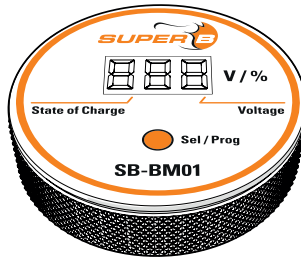

QUICK START GUIDE

SB BM01

A

CONNECTION TO EPSILON BATTERY

1

2

3

B