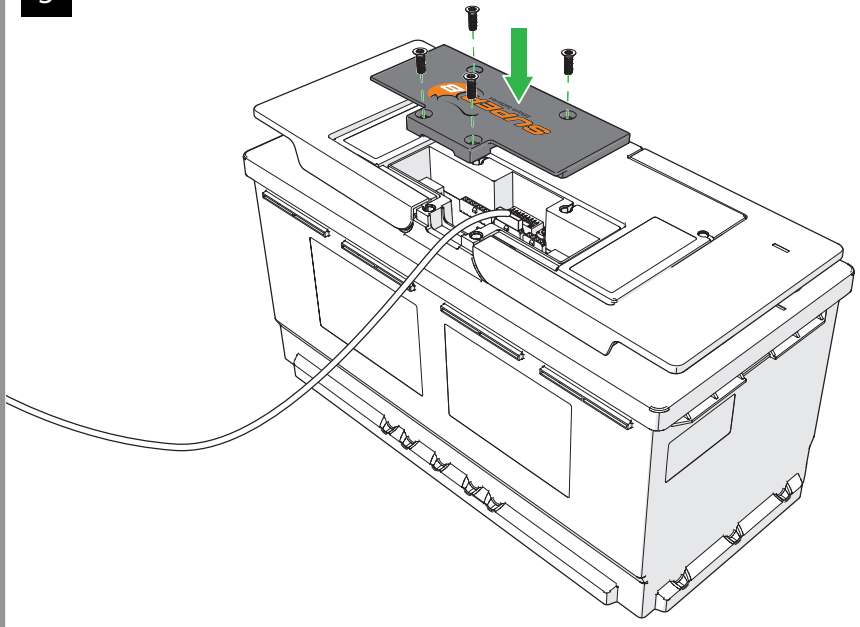

QUICK START GUIDE

SB BM01

A

CONNECTION TO EPSILON BATTERY

1

2

3

B

CONNECTION TO SB-12V160E-ZC & SB-12V100E-ZC

1

Demmersweg 3
7556 BN Hengelo (Ov)
The Netherlands
T+31(0)88 00 76 000

Contact us:
info@super-b.com

Visit our website
www.super-b.com