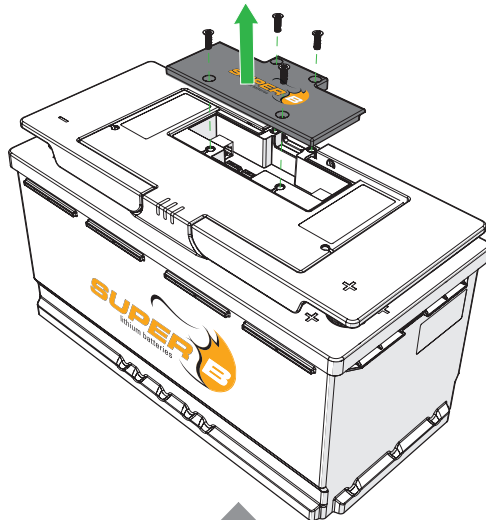

QUICK START GUIDE

SB BM01

A

CONNECTION TO EPSILON BATTERY

1

2

3

B

CONNECTION TO SB-12V160E-ZC & SB-12V100E-ZC

1

Demmersweg 3
7556 BN Hengelo (Ov)
The Netherlands
T+31(0)88 00 76 000

Contact us:
info@super-b.com

Visit our website
www.super-b.com