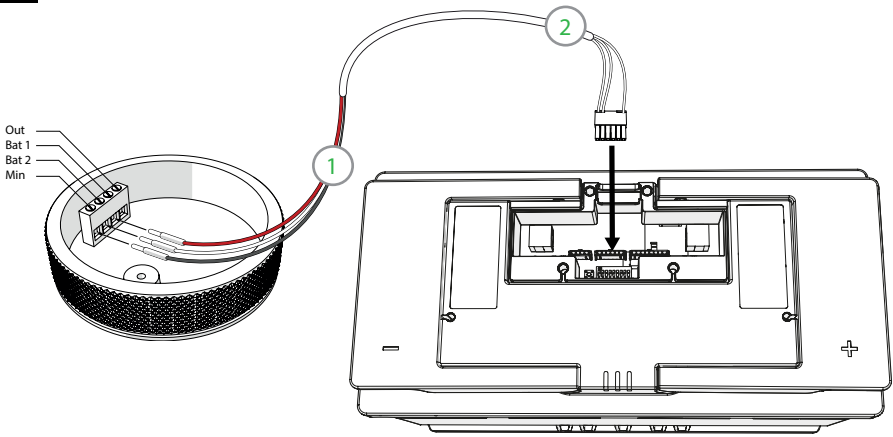

QUICK START GUIDE

SB BM01

A

CONNECTION TO EPSILON BATTERY

1

2

3

B

CONNECTION TO SB-12V160E-ZC & SB-12V100E-ZC

1

Demmersweg 3
7556 BN Hengelo (Ov)
The Netherlands
T+31(0)88 00 76 000

Contact us:
info@super-b.com

Visit our website
www.super-b.com