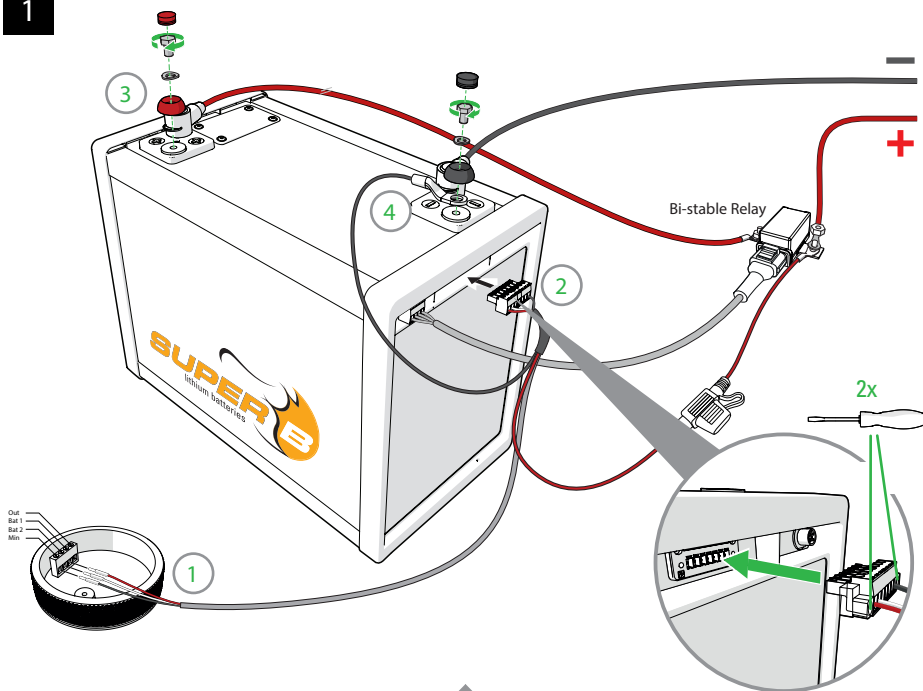

QUICK START GUIDE

SB BM01

A

CONNECTION TO EPSILON BATTERY

1

2

3

B

CONNECTION TO SB-12V160E-ZC & SB-12V100E-ZC

1

Demmersweg 3
7556 BN Hengelo (Ov)
The Netherlands
T+31(0)88 00 76 000

Contact us:
info@super-b.com

Visit our website
www.super-b.com